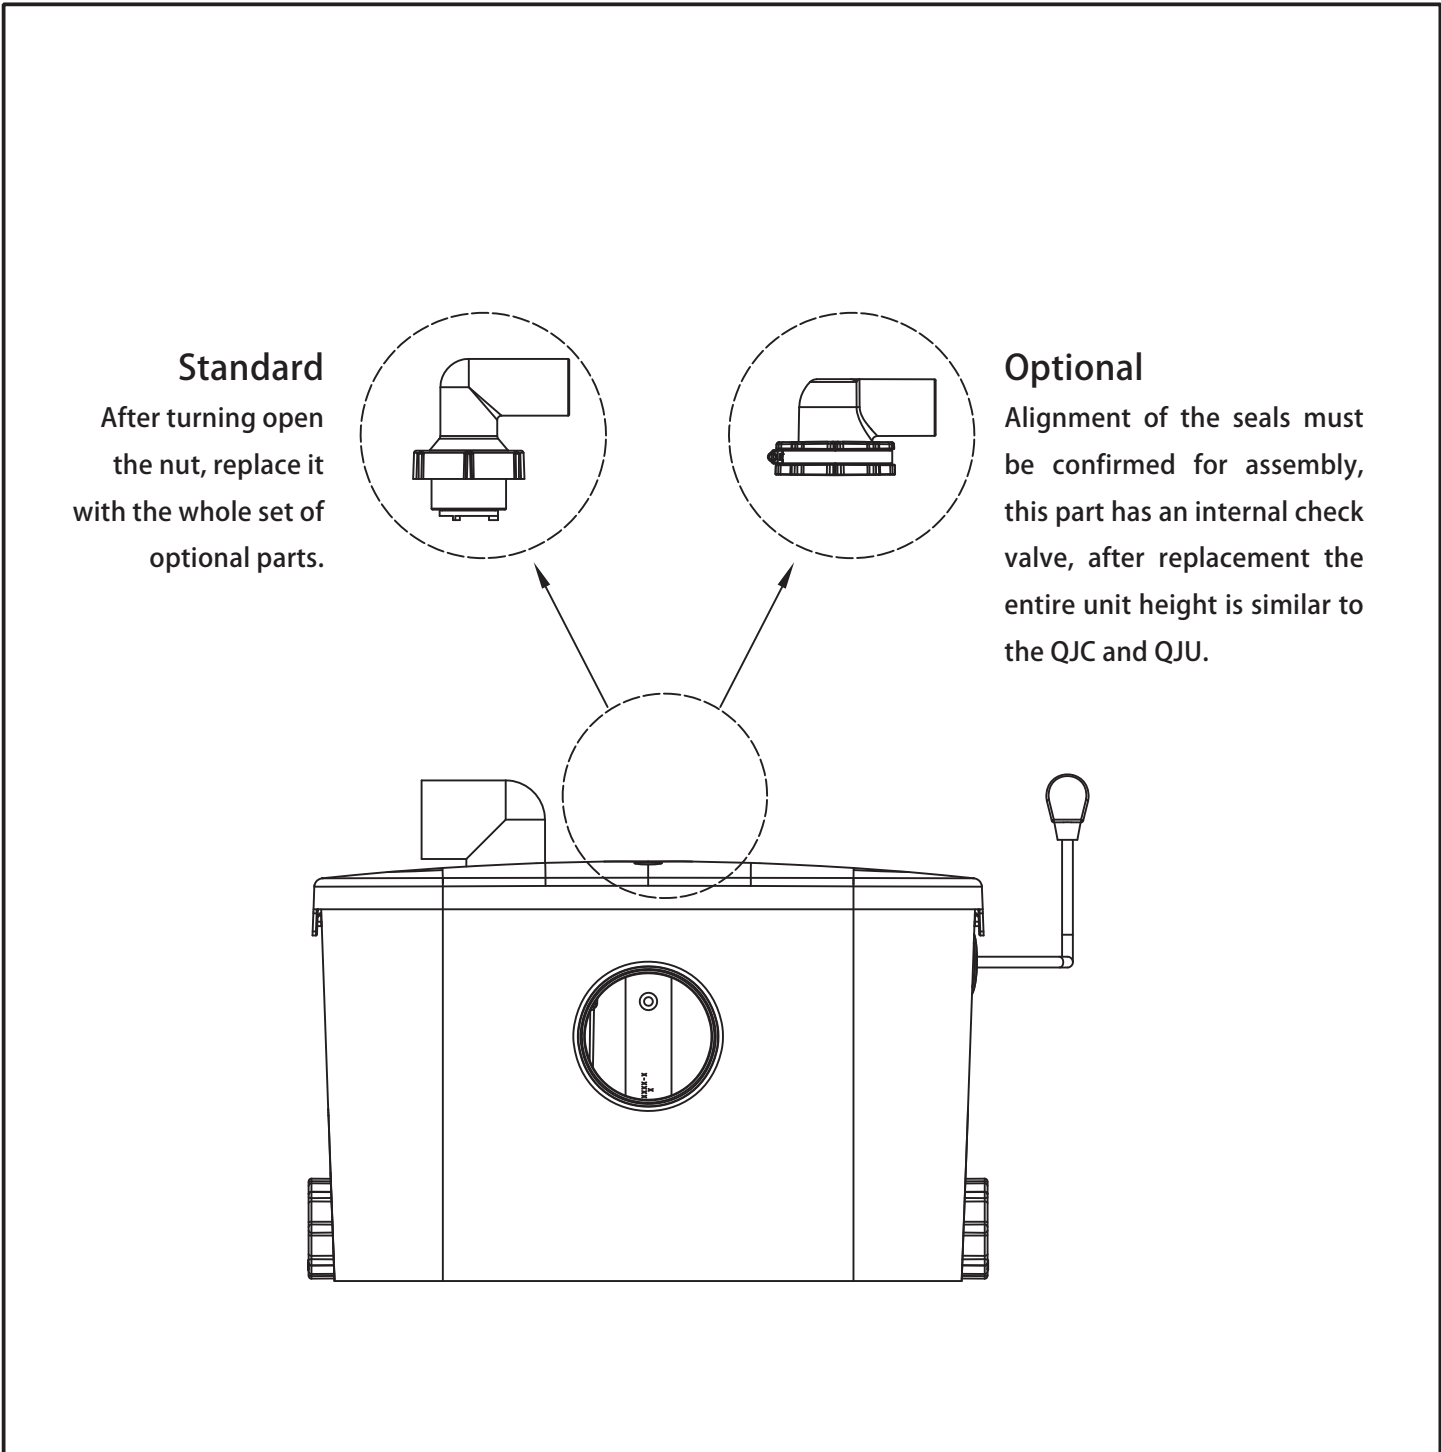

Notice to Installer: Instructions must remain with installation.

ZT0561_ECa

Trusted. Tested. Tough[®]

0122

Supersedes

New

Product information presented here reflects conditions at time of publication. Consult factory regarding discrepancies or inconsistencies.

A square QR code located within a rectangular border, intended for users to scan and register their product.

Standard
After turning open
the nut, replace it
with the whole set of
optional parts.

Optional
Alignment of the seals must
be confirmed for assembly,
this part has an internal check
valve, after replacement the
entire unit height is similar to
the QJC and QJU.